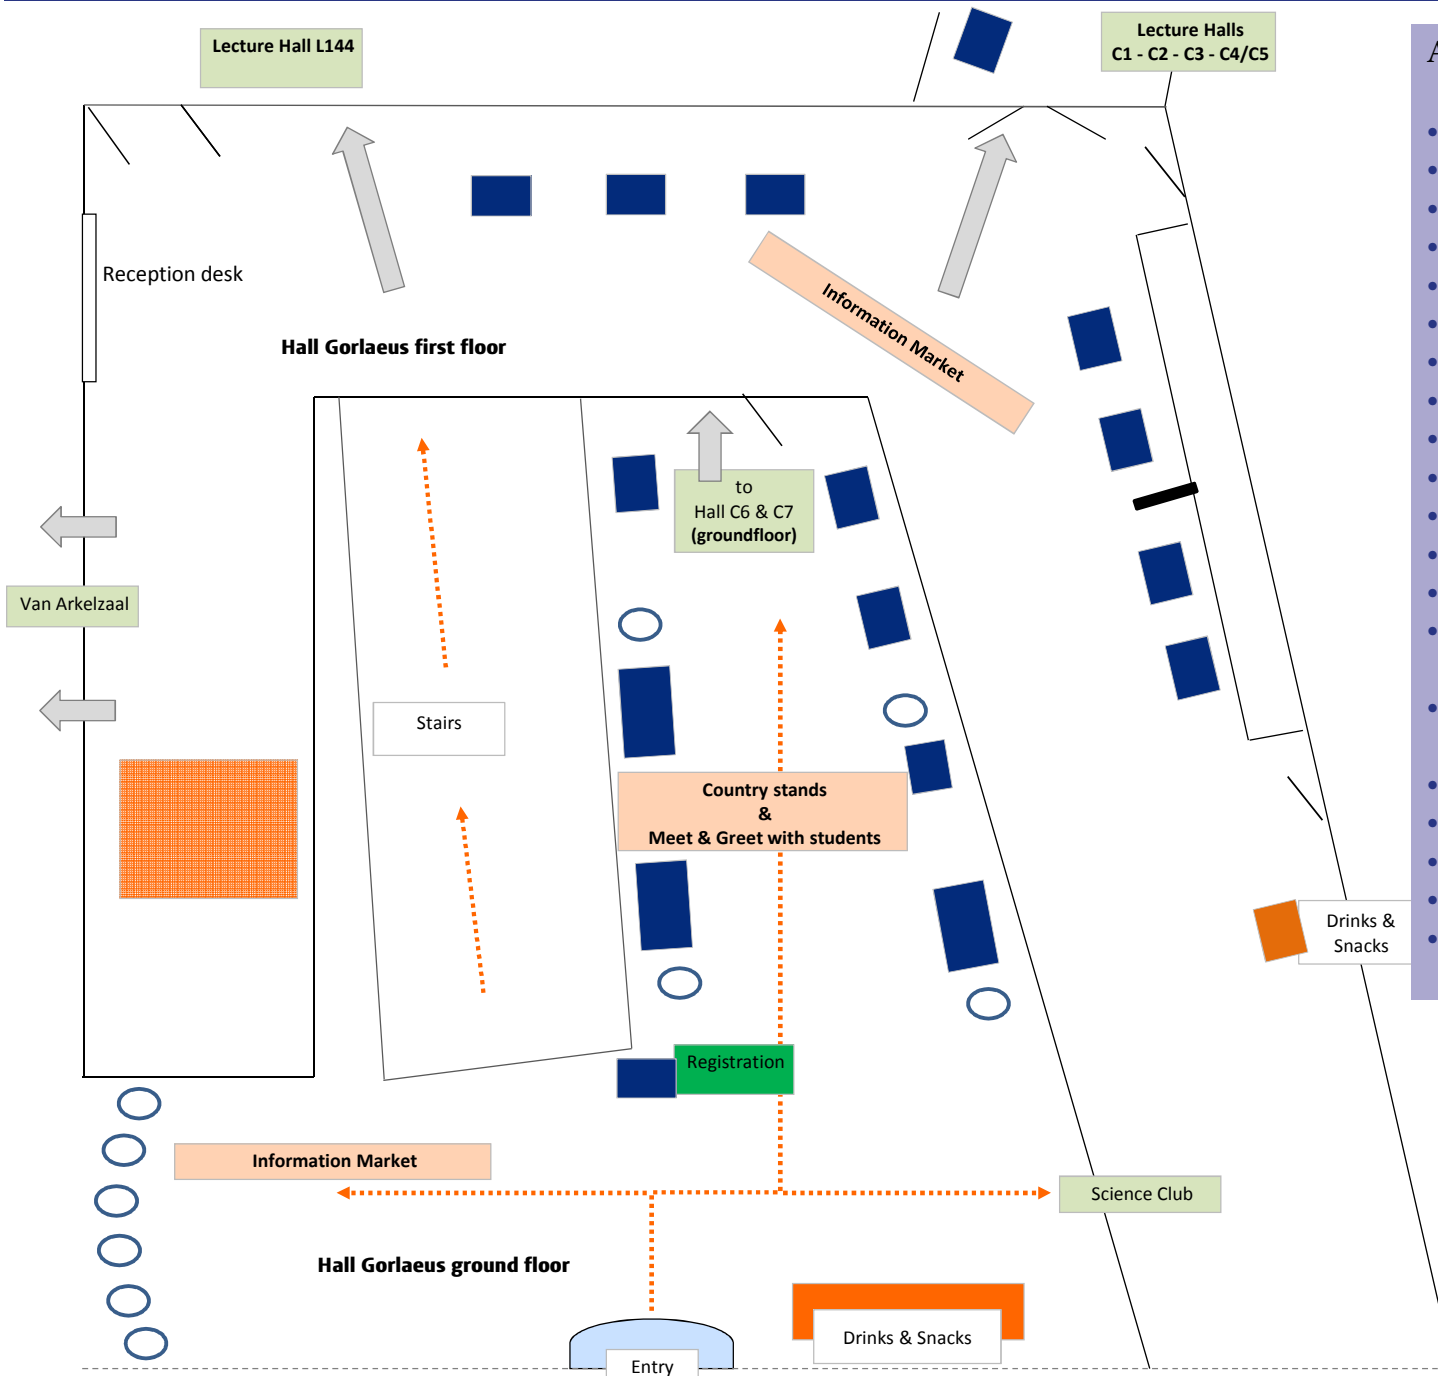

Study Abroad Festival

At the information market:

- [Academic Language Centre](#)
- [AEGEE](#)
- [Admissions Office & Scholarships](#)
- [AIESEC Leiden](#)
- [Aon Student Insurance](#)
- [British Council](#)
- [Duitslanddesk](#)
- [Embassy of the Republic of Korea](#)
- [WilWeg](#)
- [Fenestra disability centre](#)
- [Fulbright Center](#)
- [Housing Anywhere](#)
- [Humanity in Action](#)
- [Netherlands Institute Morocco (NIMAR)](#)
- [International Student Network (ISN)](#)
- [Leiden United](#)
- [Orientation Week Leiden (OWL)](#)
- [Student Career Services](#)
- [Studentsinsured](#)
- [VGM travellers' health advice](#)

Have a chance to win €1000,- for your study abroad experience! Don't forget to hand in your evaluation form during the day. When you hand in your evaluation form, you will receive a ticket for the Scholarship Award lottery. Good luck!