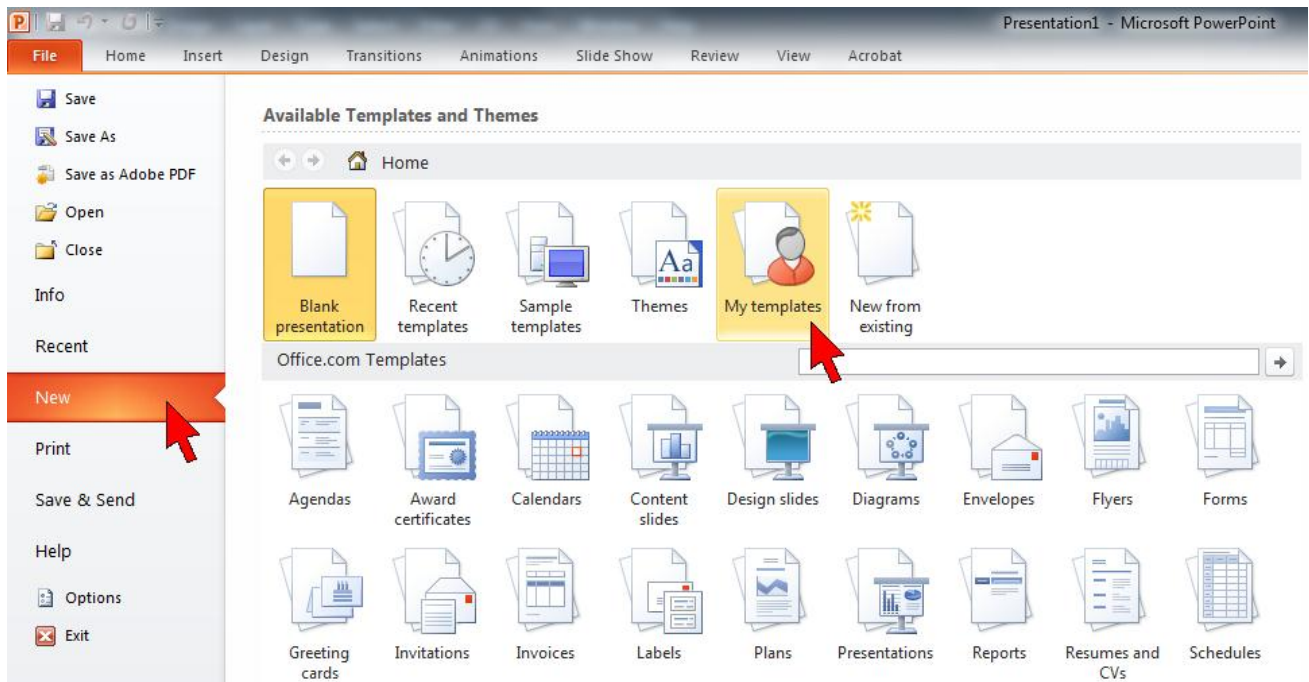

Universiteit Leiden

User Manual

Templates

Templates

Each organizational unit of the University has its own templates available within the NUWS environment.

Using the University templates

1) Select “File” -> “New” -> “My templates”

2) The screenshot below shows the ISSC as an example. Please choose your organizational unit and select the desired template and press “OK”.