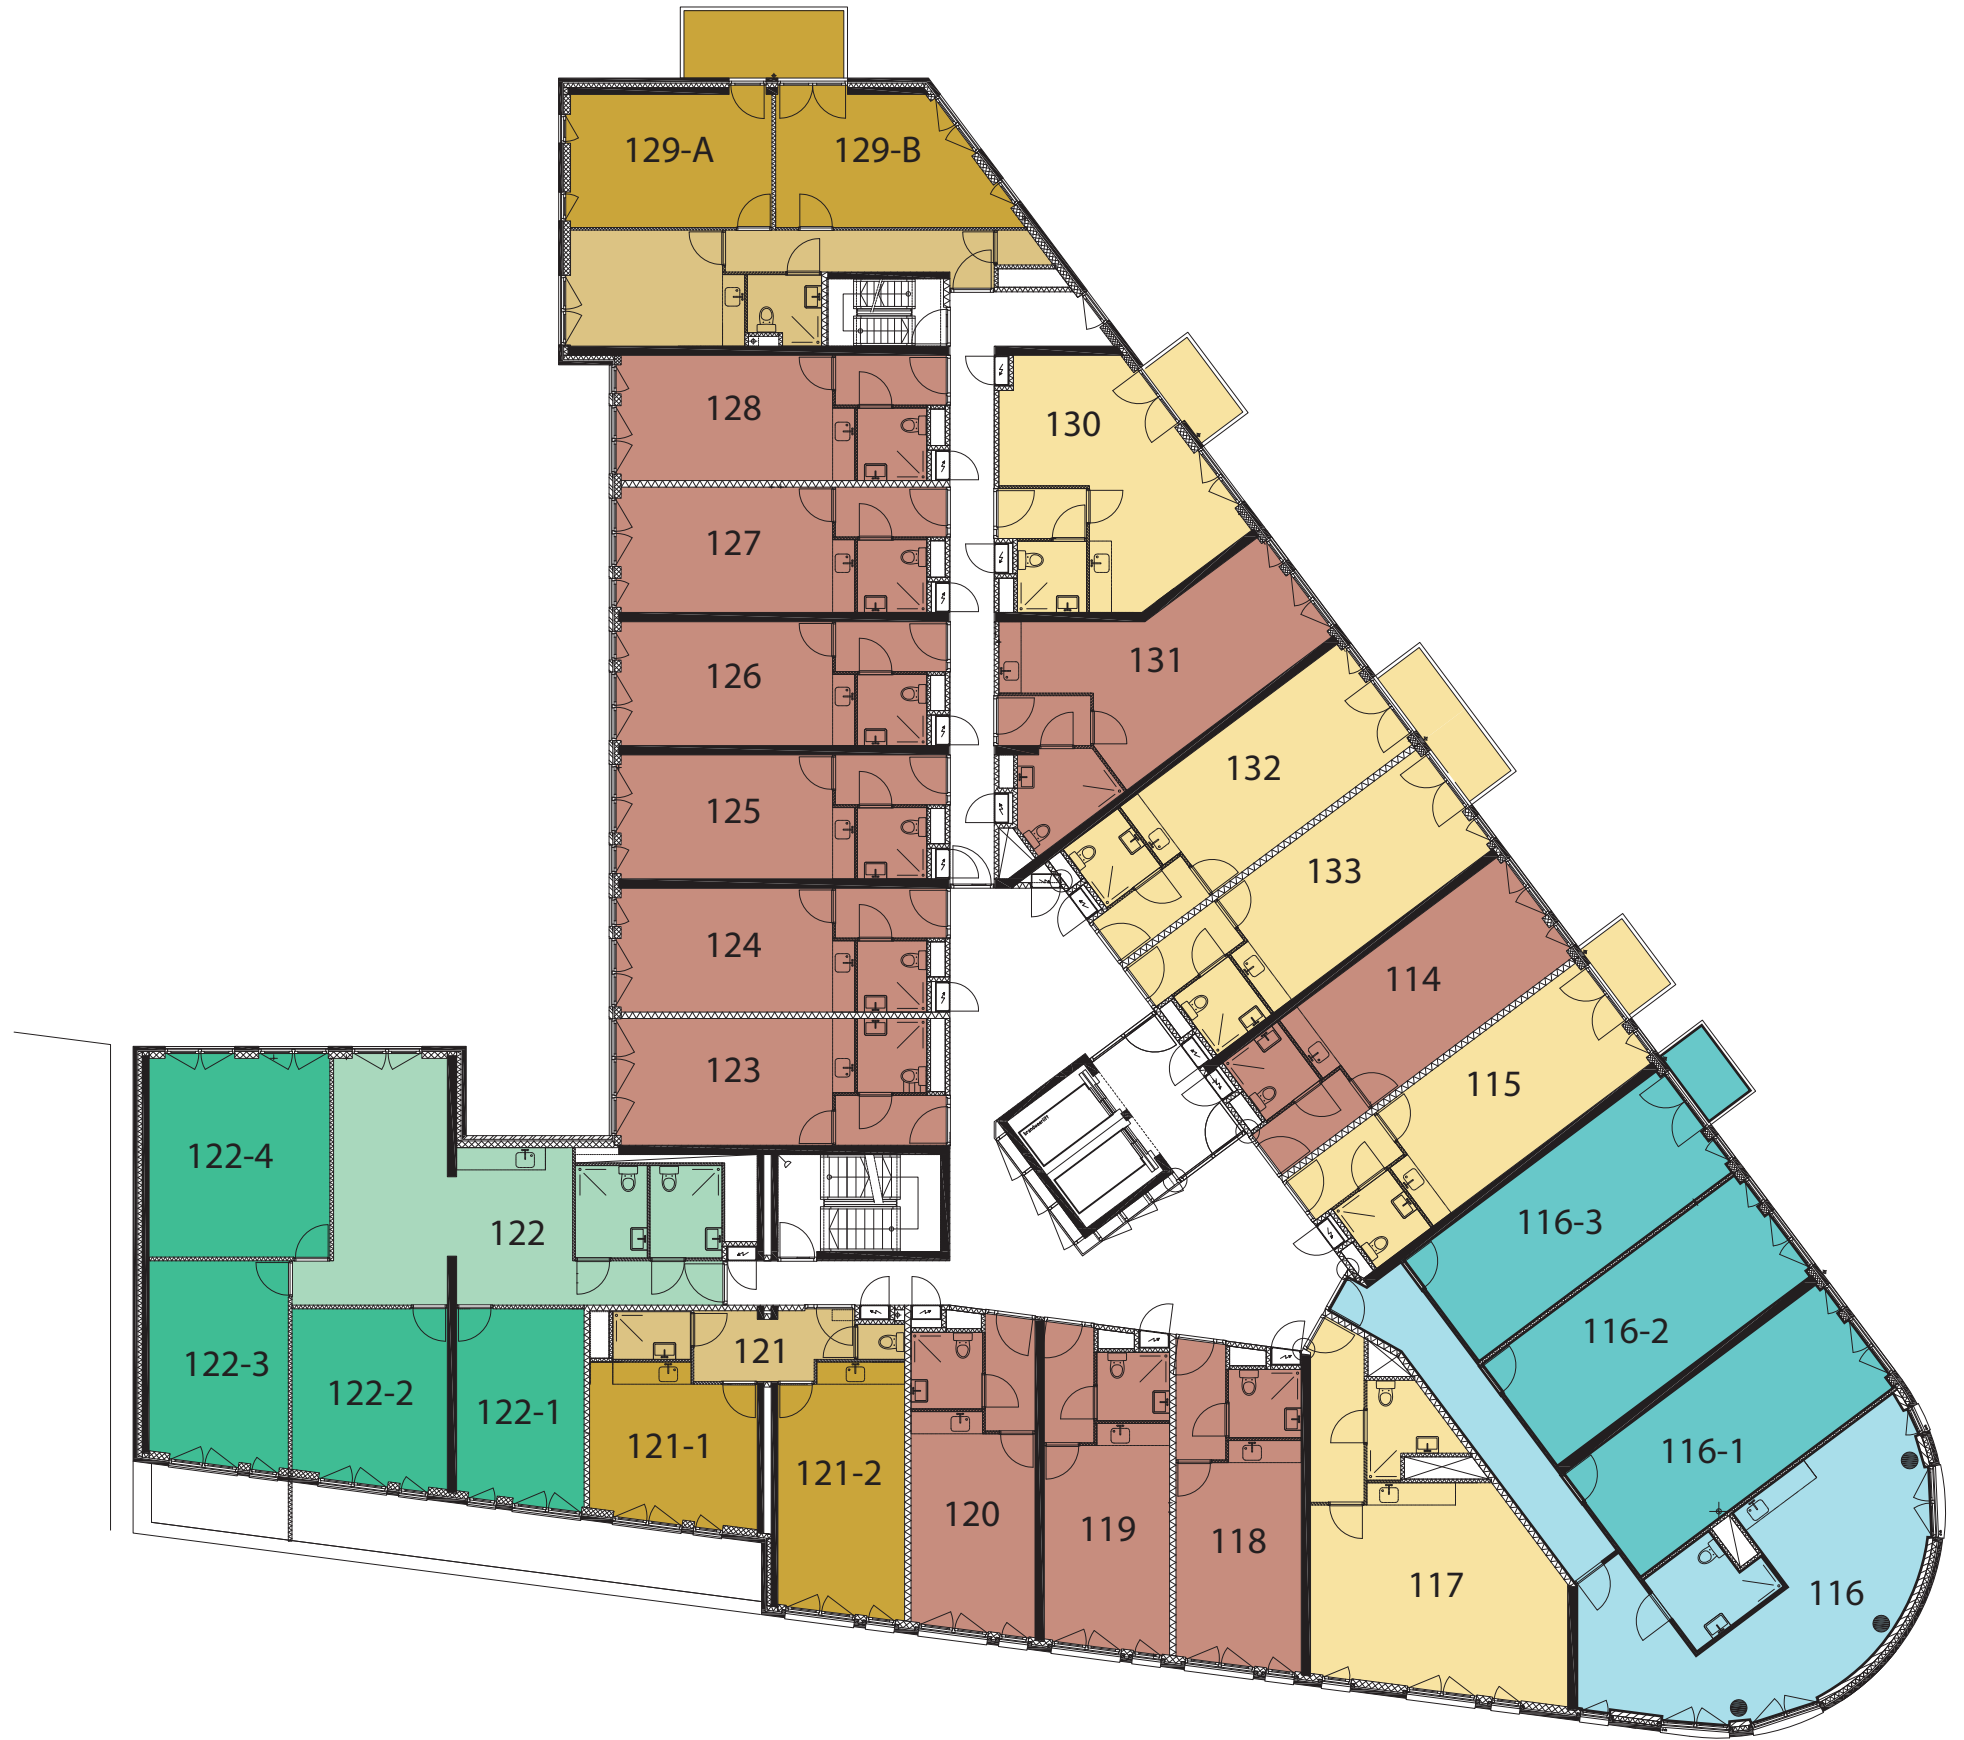

- Self-contained
- Self-contained Plus
- Shared 2 persons
- Shared 3 persons
- Shared 4 persons

De Klok  
5<sup>e</sup> verdieping/ 5th floor